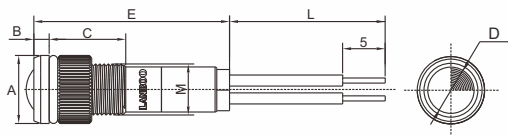

- 其它备注: 定制符号、防水要求、特殊颜色要求等
Other remarks: customized symbols, waterproof requirements, special color requirements, etc
- 螺丝脚: J-螺丝脚 Screw foot: J-screw foot
- 线长-150mm (标注150mm, 可定做其它尺寸), (不带线的指示灯忽略此项)
Line length - 150mm (marked with 150mm, other sizes can be customized), (ignored for indicator lights without lines)
- 外壳材质: S-不锈钢 N-黄铜镀铬 A-铝氧化
Shell material: S-stainless steel N-brass chrome plating A-aluminum oxidation
- 带灯电压: 6-12Z: 9-24V/220V; 16Z-25Z: 8A: 5-24V/220V, 其它电压定制
Voltage with lamp: 6-12Z: 9-24V/220V; 16Z-25Z: 8A: 5-24V/220V, customized for other voltages
- 发光颜色: R-红 G-绿 B-蓝 Y-黄 W-白 R/G/B-双色 R/G/B-三色
Glow color: R-red G-green B-blue Y-yellow W-white R/G-B-two-tone R/G/B-Tri-color
- 发光类型: C-整面发光 D-点灯(暂无)
Luminous type: C-full face luminous D-lighting (currently unavailable)
- 头部形状: P-平头 Q-球头
Head shape: P-flat head Q-ball head
- 系列号: Z-高端款 A-高亮款 (8A, ϕ 8mm) D-老款
Series Number: Z-High end A-High highlight (8A, only ϕ 8mm) D-old model
- 开孔尺寸(Dimension): ϕ 6, ϕ 8, ϕ 10, ϕ 12, ϕ 16, ϕ 19, ϕ 22, ϕ 25mm
- 蓝波代码
LANBOO Code

6-12mm 亚光面发光
Matte Surface

16-25mm 亮面大发光面
Bright Glowing

16-25mm 螺丝脚款可做双色三色
Screw Pins / Bi-Color / Tri-Color

五颜六色, 灯光明亮
Multicoloured

6~12mm 0.15mm²铜芯线
Copper core wire

16-25mm 0.3mm²铜芯线
Copper core wire

直径 Diameter	A	B	C	D	E	L
6mm	Ø8	1.8	9	Ø5.5	23	150
8mm	Ø10	1.8	10	Ø5.5	23.6	150
10mm	Ø12	1.8	11	Ø8	23.6	150
12mm	Ø14	1.8	11	Ø8	23.6	150

直径 Diameter	A	B	C	C1	D	L
16mm	Ø17.8	1.5	12	18	Ø11.5	150
19mm	Ø20.9	1.5	12	18	Ø11.5	150
22mm	Ø24.8	2	13	18	Ø18	150
25mm	Ø27.9	2	13	18	Ø18	150