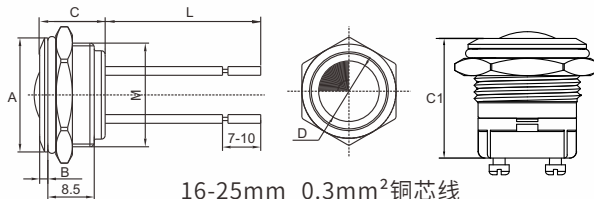

- 其它备注: 定制符号、防水要求、特殊颜色要求等
Other remarks: customized symbols, waterproof requirements, special color requirements, etc
- 螺丝脚: J-螺丝脚 Screw foot: J-screw foot
- 线长-150mm (标注150mm, 可定做其它尺寸), (不带线的指示灯忽略此项)
Line length - 150mm (marked with 150mm, other sizes can be customized), (ignored for indicator lights without lines)
- 外壳材质: S-不锈钢 N-黄铜镀铬 A-铝氧化
Shell material: S-stainless steel N-brass chrome plating A-aluminum oxidation
- 带灯电压: 6-12Z: 9-24V/220V; 16Z-25Z: 8A: 5-24V/220V, 其它电压定制
Voltage with lamp: 6-12Z: 9-24V/220V; 16Z-25Z: 8A: 5-24V/220V, customized for other voltages
- 发光颜色: R-红 G-绿 B-蓝 Y-黄 W-白 R/G/B-双色 R/G/B-三色
Glow color: R-red G-green B-blue Y-yellow W-white R/G-B-two-tone R/G/B-Tri-color
- 发光类型: C-整面发光 D-点灯(暂无)
Luminous type: C-full face luminous D-lighting (currently unavailable)
- 头部形状: P-平头 Q-球头
Head shape: P-flat head Q-ball head
- 系列号: Z-高端款 A-高亮款 (8A, ϕ 8mm) D-老款
Series Number: Z-High end A-High highlight (8A, only ϕ 8mm) D-old model
- 开孔尺寸(Dimension): ϕ 6, ϕ 8, ϕ 10, ϕ 12, ϕ 16, ϕ 19, ϕ 22, ϕ 25mm
- 蓝波代码
LANBOO Code

6-12mm 亚光面发光
Matte Surface

16-25mm 亮面大发光面
Bright Glowing

16-25mm 螺丝脚款可做双色三色
Screw Pins / Bi-Color / Tri-Color

五颜六色, 灯光明亮
Multicoloured

6~12mm 0.15mm²铜芯线
Copper core wire

16-25mm 0.3mm²铜芯线
Copper core wire

直径 Diameter	A	B	C	D	E	L
6mm	Ø8	1.8	9	Ø5.5	23	150
8mm	Ø10	1.8	10	Ø5.5	23.6	150
10mm	Ø12	1.8	11	Ø8	23.6	150
12mm	Ø14	1.8	11	Ø8	23.6	150

直径 Diameter	A	B	C	C1	D	L
16mm	Ø17.8	1.5	12	18	Ø11.5	150
19mm	Ø20.9	1.5	12	18	Ø11.5	150
22mm	Ø24.8	2	13	18	Ø18	150
25mm	Ø27.9	2	13	18	Ø18	150