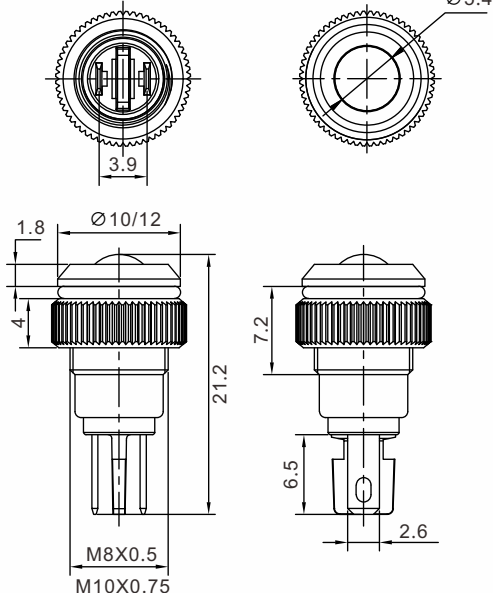

金属指示灯命名规则

Naming convention for metal indicator lights

LB $\diamond$ $\star$ $\odot$ $\blacktriangle$ $\blacktriangledown$ $\circ$ $\bullet$ $\ast$

- 其它备注: 定制符号、防水要求、特殊颜色要求等
  Other remarks: customized symbols, waterproof requirements, special color requirements, etc
- 螺丝脚: J-螺丝脚 Screw foot: J-screw foot
- 线长-150mm (标注150mm, 可定做其它尺寸), (不带线的指示灯忽略此项)
  Line length - 150mm (marked with 150mm, other sizes can be customized), (ignored for indicator lights without lines)
- 外壳材质: S-不锈钢 N-黄铜镀铬 A-铝氧化
  Shell material: S-stainless steel N-brass chrome plating A-aluminum oxidation
- 带灯电压: 6-12Z: 9-24V/220V; 16Z-25Z: 8A: 5-24V/220V, 其它电压定制
  Voltage with lamp: 6-12Z: 9-24V/220V; 16Z-25Z: 8A: 5-24V/220V, customized for other voltages
- 发光颜色: R-红 G-绿 B-蓝 Y-黄 W-白 R/G/B-双色 R/G/B-三色
  Glow color: R-red G-green B-blue Y-yellow W-white R/G-B-two-tone R/G/B-Tri-color
- 发光类型: C-整面发光 D-点灯(暂无)
  Luminous type: C-full face luminous D-lighting (currently unavailable)
- 头部形状: P-平头 Q-球头
  Head shape: P-flat head Q-ball head
- 系列号: Z-高端款 A-高亮款 (8A, ϕ 8mm) D-老款
  Series Number: Z-High end A-High highlight (8A, only ϕ 8mm) D-old model
- 开孔尺寸(Dimension): ϕ 6, ϕ 8, ϕ 10, ϕ 12, ϕ 16, ϕ 19, ϕ 22, ϕ 25mm
- 蓝波代码
  LANBOO Code

例: 直径12mm, 球头整面黄色发光, 12V, 铜镀铬材质 对应型号: LB12Z-Q/CY9-24V/N/150(L)

Example: 12mm diameter, ball head emitting yellow light on the entire surface, 12V, copper chrome plated material
Corresponding model: LB12Z-Q/CY9-24V/N/150(L)