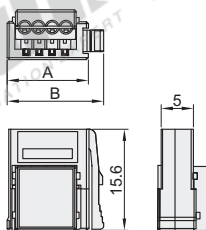

小型卡式插头

系列	类型	材质				阻燃等级
		本体	顶盖	底盖	接触体	
371系列	小型卡式插头	PBT	聚碳酸酯	尼龙-66	铜合金	UL94-V0

特点:

- 不需要特殊工具与电线前端处理, 只需安装电线锁定卡扣即可;
- 2mm的触点间距, 大幅度实现了小型化;
- 一键式锁定的面板安装, 实现了完好固定以及维护时的拆卸;
- 透明盖配置可以目视确认电线插入状态。

尺寸图仅供参考, 具体请以实物为准。