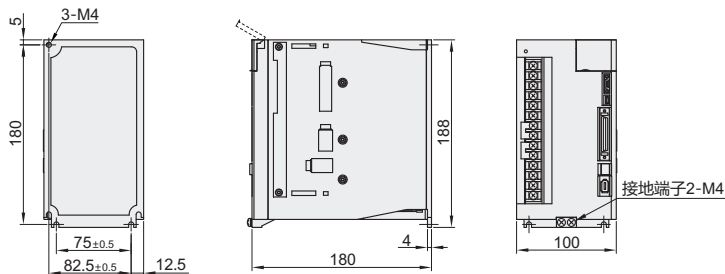

适用电机功率100W/200W
SGD7S-R90A00A
SGD7S-1R6A00A

适用电机功率400W
SGD7S-2R8A00A

适用电机功率750W
SGD7S-5R5A00A

适用电机功率1000/1500W
SGD7S-120A00A

适用电机功率2000W
SGD7S-180A00A

视角标准：第一视角

型号	适用电机功率	电源
SGD7S-R90A00A	100W	三相 AC200V
SGD7S-1R6A00A	200W	
SGD7S-2R8A00A	400W	
SGD7S-5R5A00A	750W	
SGD7S-120A00A	1000W/1500W	
SGD7S-180A00A	2000W	

代码
SGD7S-R90A00A
SGD7S-1R6A00A