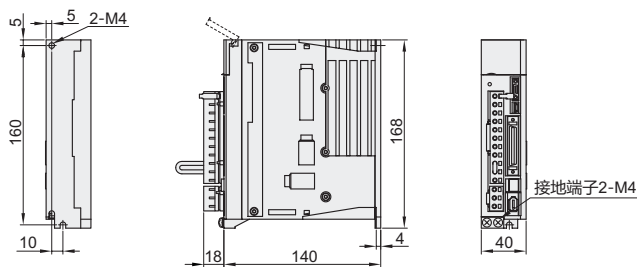

适用电机功率100W/200W
SGD7S-R90A00A
SGD7S-1R6A00A

适用电机功率400W
SGD7S-2R8A00A

适用电机功率750W
SGD7S-5R5A00A

适用电机功率1000/1500W
SGD7S-120A00A

适用电机功率2000W
SGD7S-180A00A

视角标准：第一视角

型号	适用电机功率	电源
SGD7S-R90A00A	100W	三相 AC200V
SGD7S-1R6A00A	200W	
SGD7S-2R8A00A	400W	
SGD7S-5R5A00A	750W	
SGD7S-120A00A	1000W/1500W	
SGD7S-180A00A	2000W	

代码
SGD7S-R90A00A
SGD7S-1R6A00A