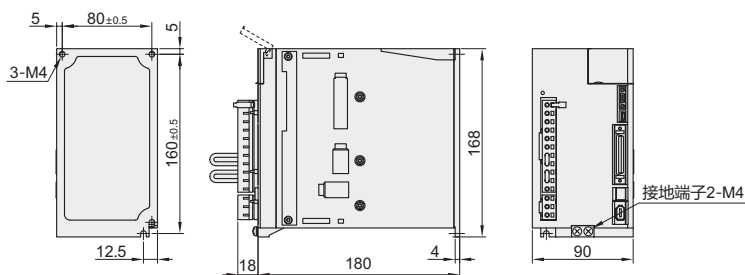

适用电机功率100W/200W
SGD7S-R90A00A
SGD7S-1R6A00A

适用电机功率400W
SGD7S-2R8A00A

适用电机功率750W
SGD7S-5R5A00A

适用电机功率1000/1500W
SGD7S-120A00A

适用电机功率2000W
SGD7S-180A00A

视角标准：第一视角

型号	适用电机功率	电源
SGD7S-R90A00A	100W	三相 AC200V
SGD7S-1R6A00A	200W	
SGD7S-2R8A00A	400W	
SGD7S-5R5A00A	750W	
SGD7S-120A00A	1000W/1500W	
SGD7S-180A00A	2000W	

代码
SGD7S-R90A00A
SGD7S-1R6A00A