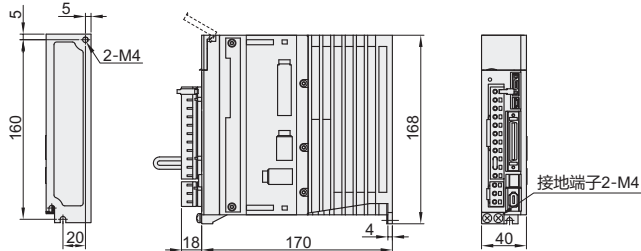

适用电机功率100W/200W
SGD7S-R90A00A
SGD7S-1R6A00A

适用电机功率400W
SGD7S-2R8A00A

适用电机功率750W
SGD7S-5R5A00A

适用电机功率1000/1500W
SGD7S-120A00A

适用电机功率2000W
SGD7S-180A00A

视角标准：第一视角

型号	适用电机功率	电源
SGD7S-R90A00A	100W	三相 AC200V
SGD7S-1R6A00A	200W	
SGD7S-2R8A00A	400W	
SGD7S-5R5A00A	750W	
SGD7S-120A00A	1000W/1500W	
SGD7S-180A00A	2000W	

代码
SGD7S-R90A00A
SGD7S-1R6A00A