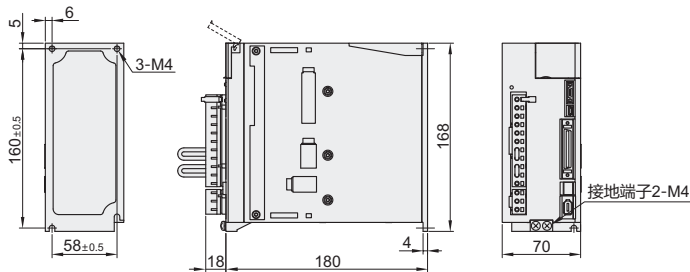

适用电机功率100W/200W
SGD7S-R90A00A
SGD7S-1R6A00A

适用电机功率400W
SGD7S-2R8A00A

适用电机功率750W
SGD7S-5R5A00A

适用电机功率1000/1500W
SGD7S-120A00A

适用电机功率2000W
SGD7S-180A00A

视角标准：第一视角

型号	适用电机功率	电源
SGD7S-R90A00A	100W	三相 AC200V
SGD7S-1R6A00A	200W	
SGD7S-2R8A00A	400W	
SGD7S-5R5A00A	750W	
SGD7S-120A00A	1000W/1500W	
SGD7S-180A00A	2000W	

代码
SGD7S-R90A00A
SGD7S-1R6A00A